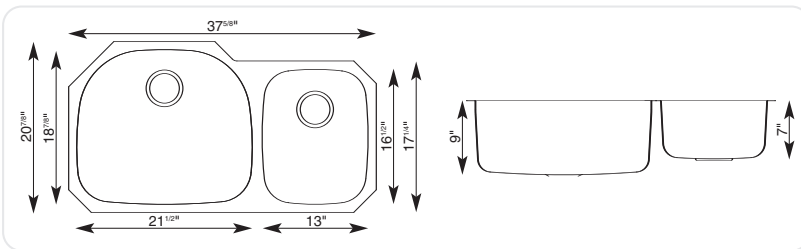

EDGE

Stainless Steel 2.0 Bowl Offset
Undermount

AS-ED20WXUSUM

Features

- Oversized model
- Undermount
- Bowl depth 9" (L), 7" (R)
- Fitted with high-density sound deadening pads
- 18 gauge steel
- Brushed steel
- Spray back coating

Finishes

Brushed

We reserve the right to amend specifications, weights, measures and color availability without prior notice. * For color matched options, please see to the Options & Accessories section. All measurements are in millimetres unless otherwise stated.